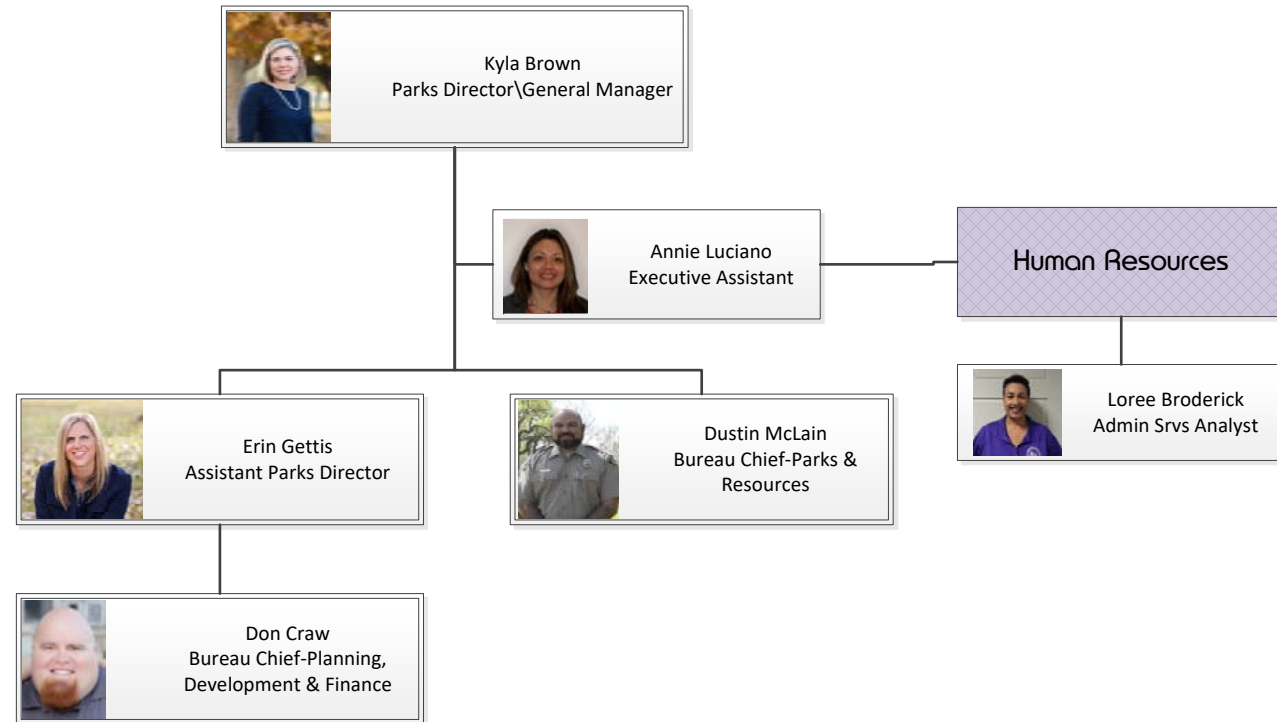

RIVERSIDE COUNTY REGIONAL PARK & OPEN-SPACE DISTRICT

Executive Staff