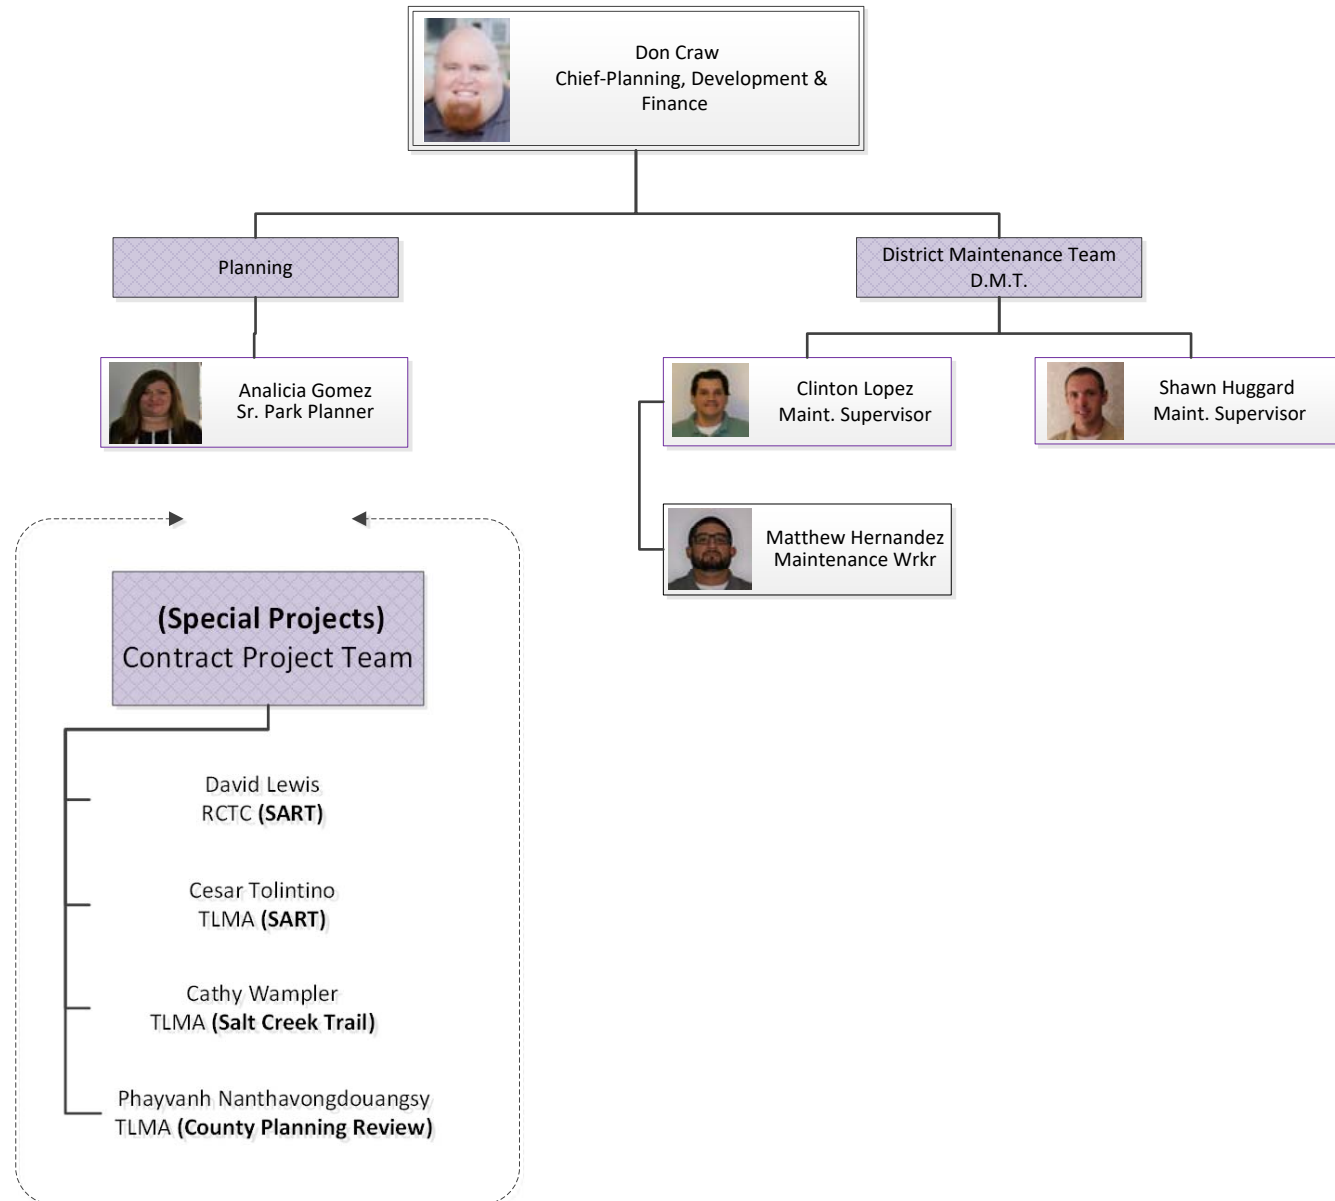

RIVERSIDE COUNTY REGIONAL PARK & OPEN-SPACE DISTRICT

Executive Staff

RIVERSIDE COUNTY REGIONAL PARK & OPEN-SPACE DISTRICT

Finance, Contracts & Grants

RIVERSIDE COUNTY REGIONAL PARK & OPEN-SPACE DISTRICT

Planning, Development & Maintenance

RIVERSIDE COUNTY REGIONAL PARK & OPEN-SPACE DISTRICT

Support Services & Recreation

RIVERSIDE COUNTY REGIONAL PARK & OPEN-SPACE DISTRICT

Natural Resources

Dustin McLain
Chief-Parks & Resources

Joe Sherrock
Natural Resources
Manager

Jonathan Reinig
Natural Resources
Manager

OPEN-SPACE

Oscar Serrato
Park Ranger
Supervisor

Mitchell Daudert
Park Ranger II

Mike Herman
Park Ranger II

Scott Thompson
Maintenance Worker

Andreas Terpoorten
Maintenance Worker

Regional Parks - East

RIVERSIDE COUNTY REGIONAL PARK & Open-Space District Regional Parks - West

RIVERSIDE COUNTY REGIONAL PARK & OPEN-SPACE DISTRICT

Interpretive & Historic Resources

KEY:

PT = Part time

Note: Nature Centers & Museums are closed Mondays and County Holidays.