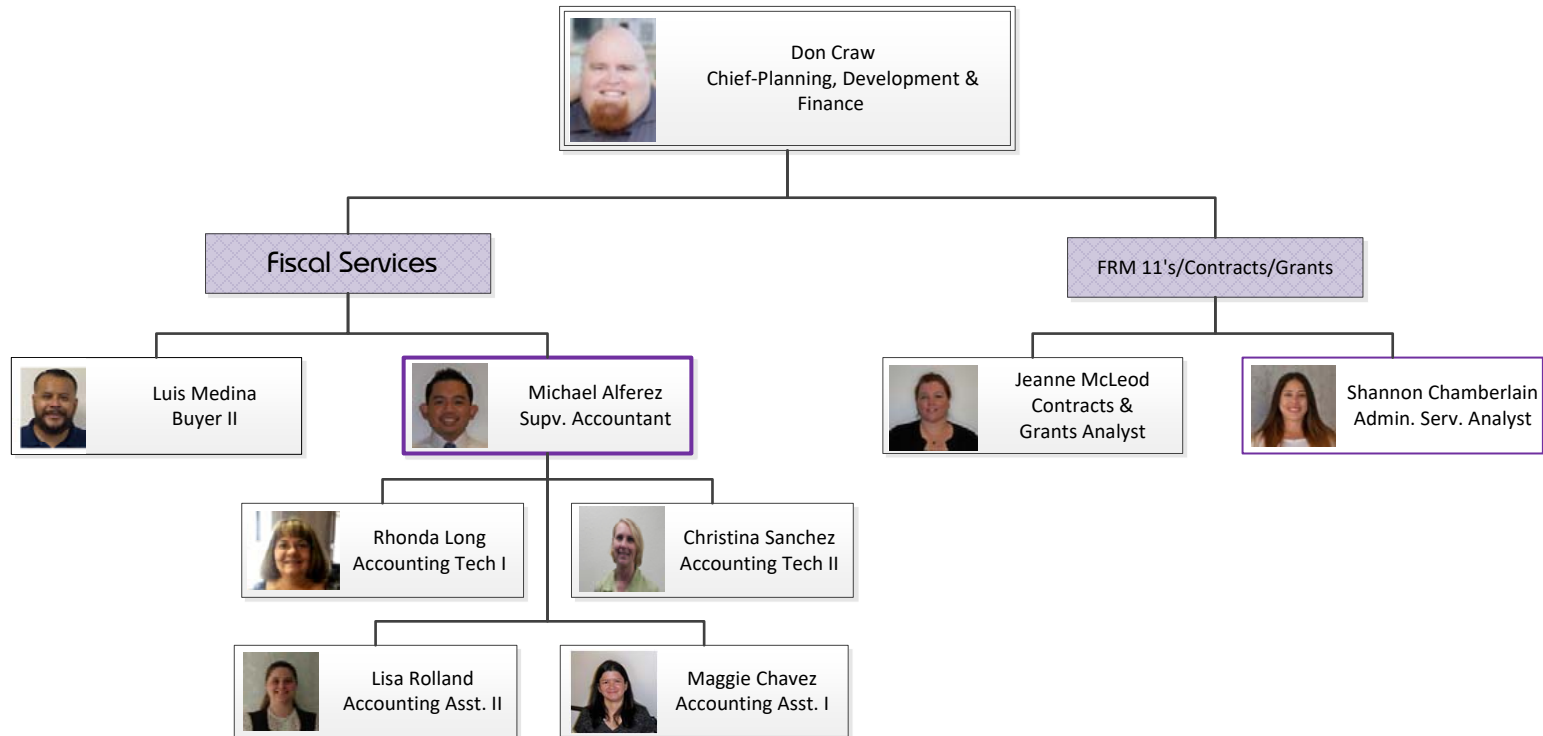

RIVERSIDE COUNTY REGIONAL PARK & OPEN-SPACE DISTRICT

Finance, Contracts & Grants