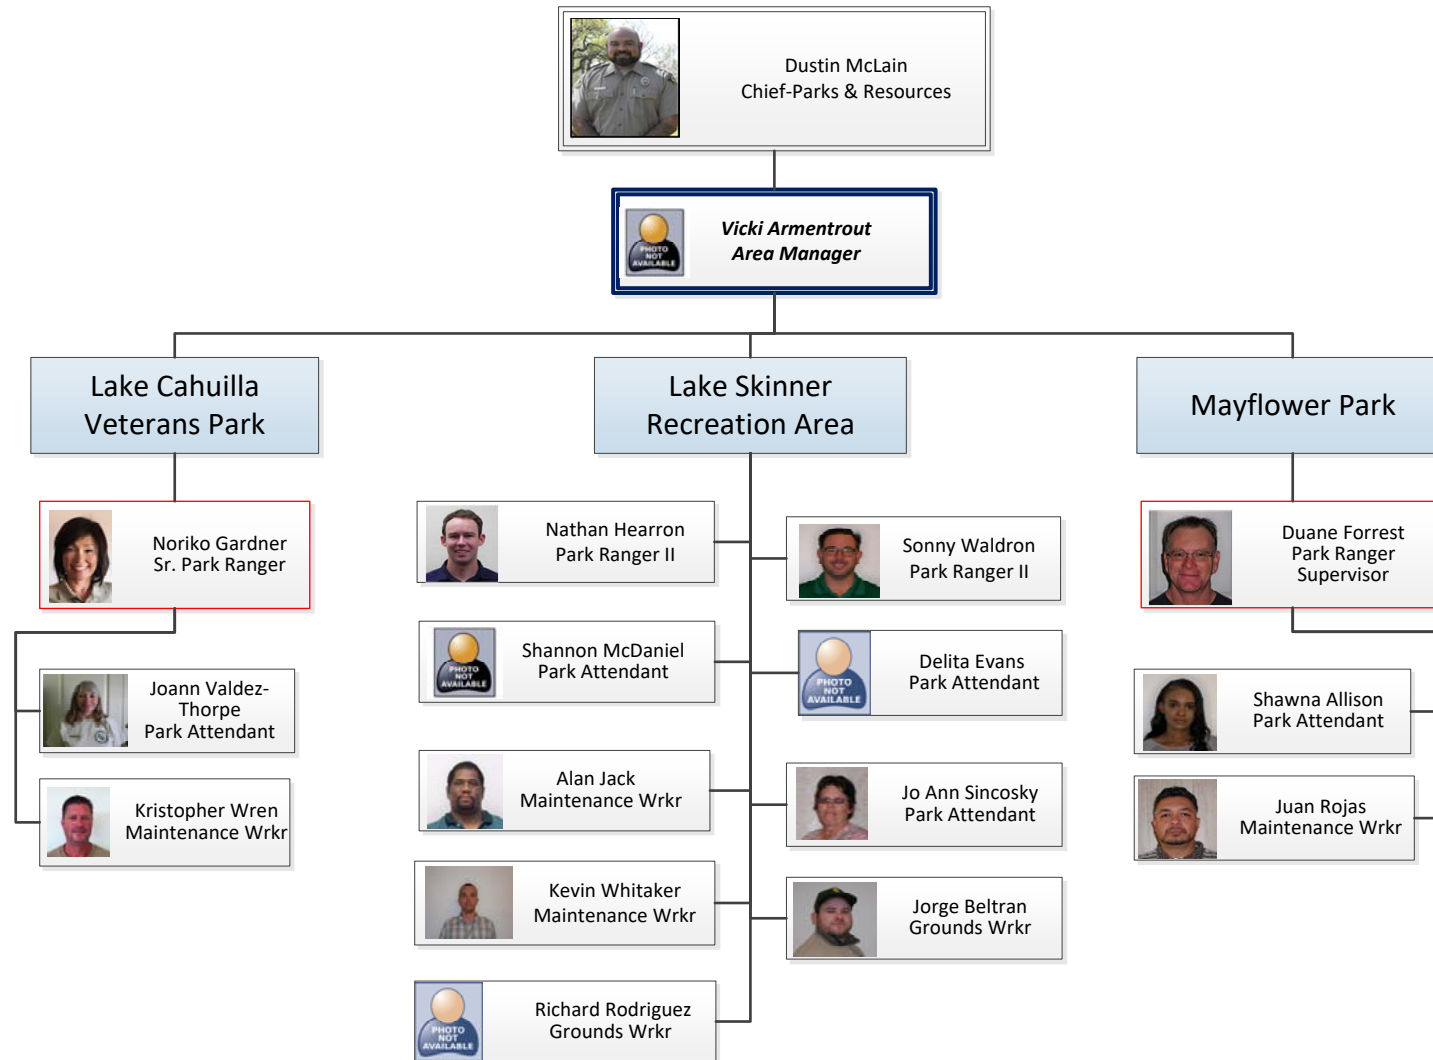

RIVERSIDE COUNTY REGIONAL PARK & OPEN-SPACE DISTRICT

Regional Parks - East