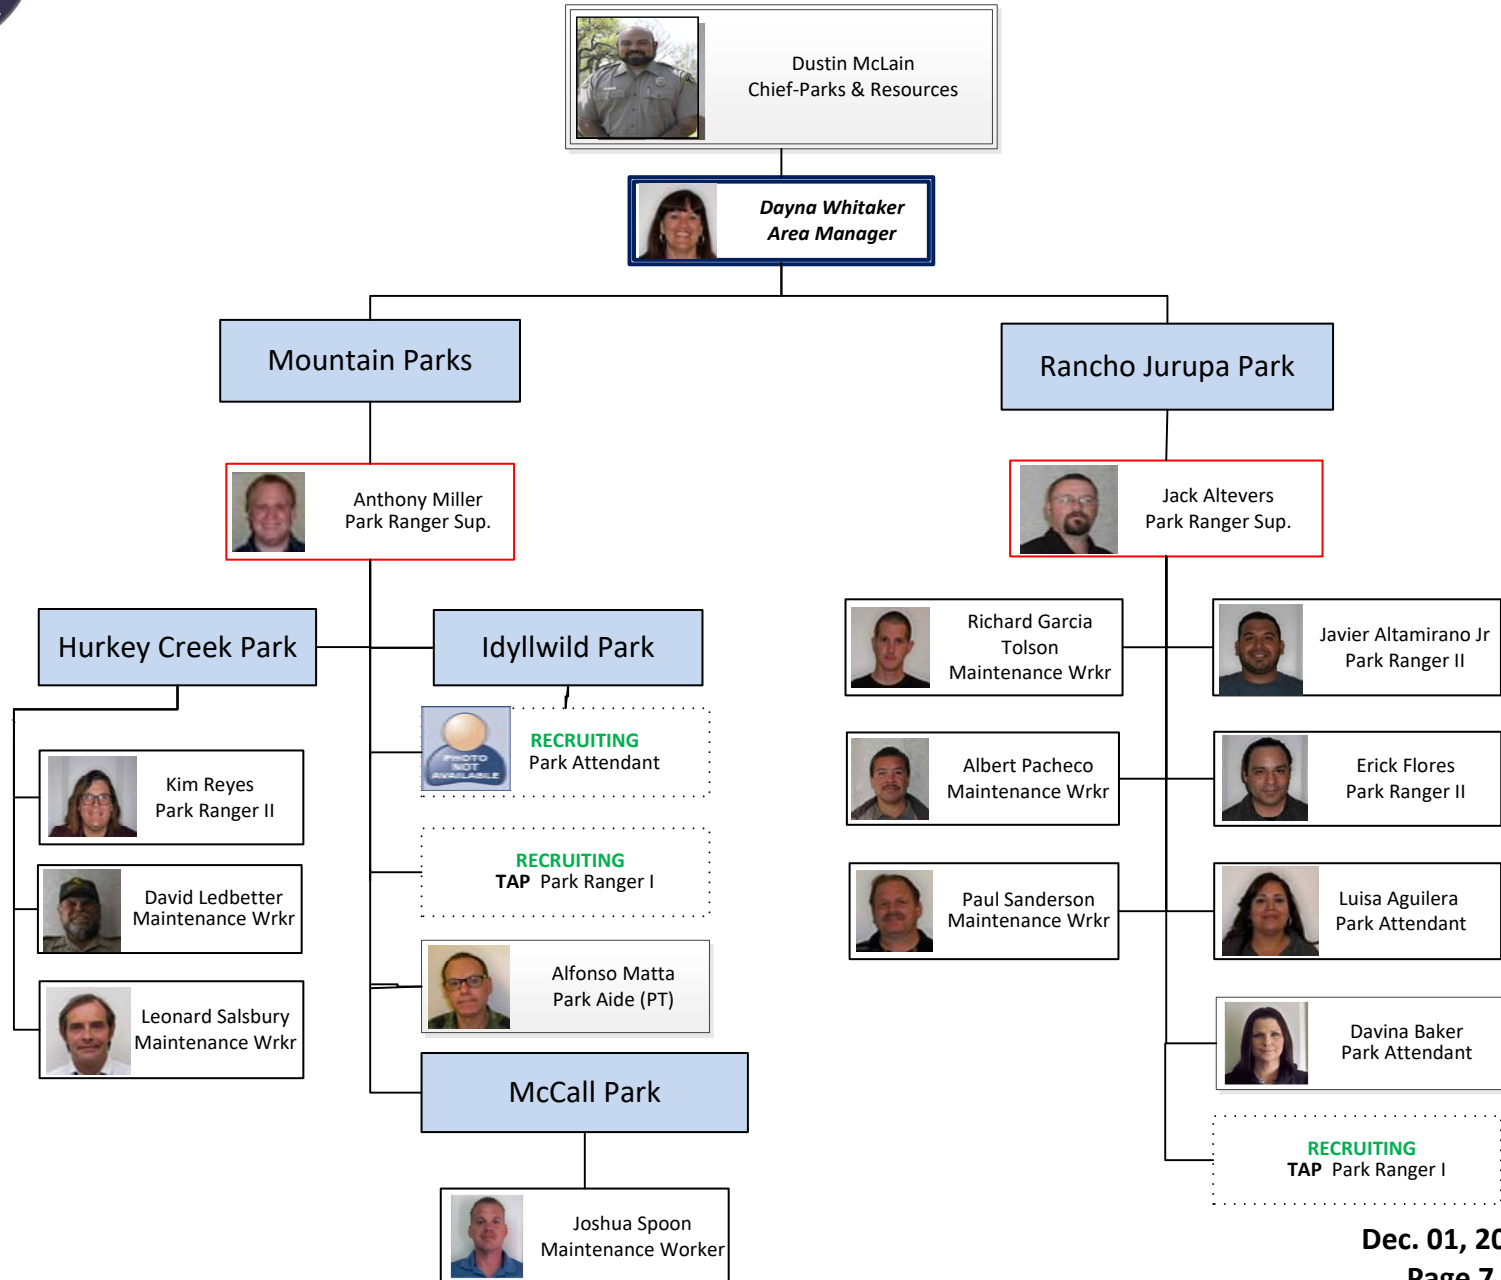

Jonathan Reinig
Natural Resources
Manager

OPEN-SPACE

Oscar Serrato
Park Ranger
Supervisor

Mitchell Daudert
Park Ranger II

Mike Herman
Park Ranger II

Scott Thompson
Maintenance Worker

Andreas Terpoorten
Maintenance Worker

Ryan Rodriguez
Maintenance Worker

Sam Jordon
Maintenance Worker
(PT)

MULTI-SPECIES HABITAT CONSERVATION PROGRAM (MSHCP)

RECRUITING
Natural Resources
Specialist

Ana Sawyer
Natural Resources
Specialist

Ruben Rodriguez
Park Ranger
Supervisor

Richard Chagolla
Park Ranger II

Johnny Garcia
Park Ranger II

Robert Fountain
Park Ranger II

Jeffery Burke
Maintenance Worker

Fred Salazar
Maintenance Worker

Stan Miller
Maintenance Worker

RIVERSIDE COUNTY REGIONAL PARK & OPEN-SPACE DISTRICT

Regional Parks - East

RIVERSIDE COUNTY REGIONAL PARK & Open-Space District Regional Parks - West

RIVERSIDE COUNTY REGIONAL PARK & OPEN-SPACE DISTRICT

Interpretive & Historic Resources

KEY:

PT = Part time

Note: Nature Centers & Museums are closed Mondays and County Holidays.