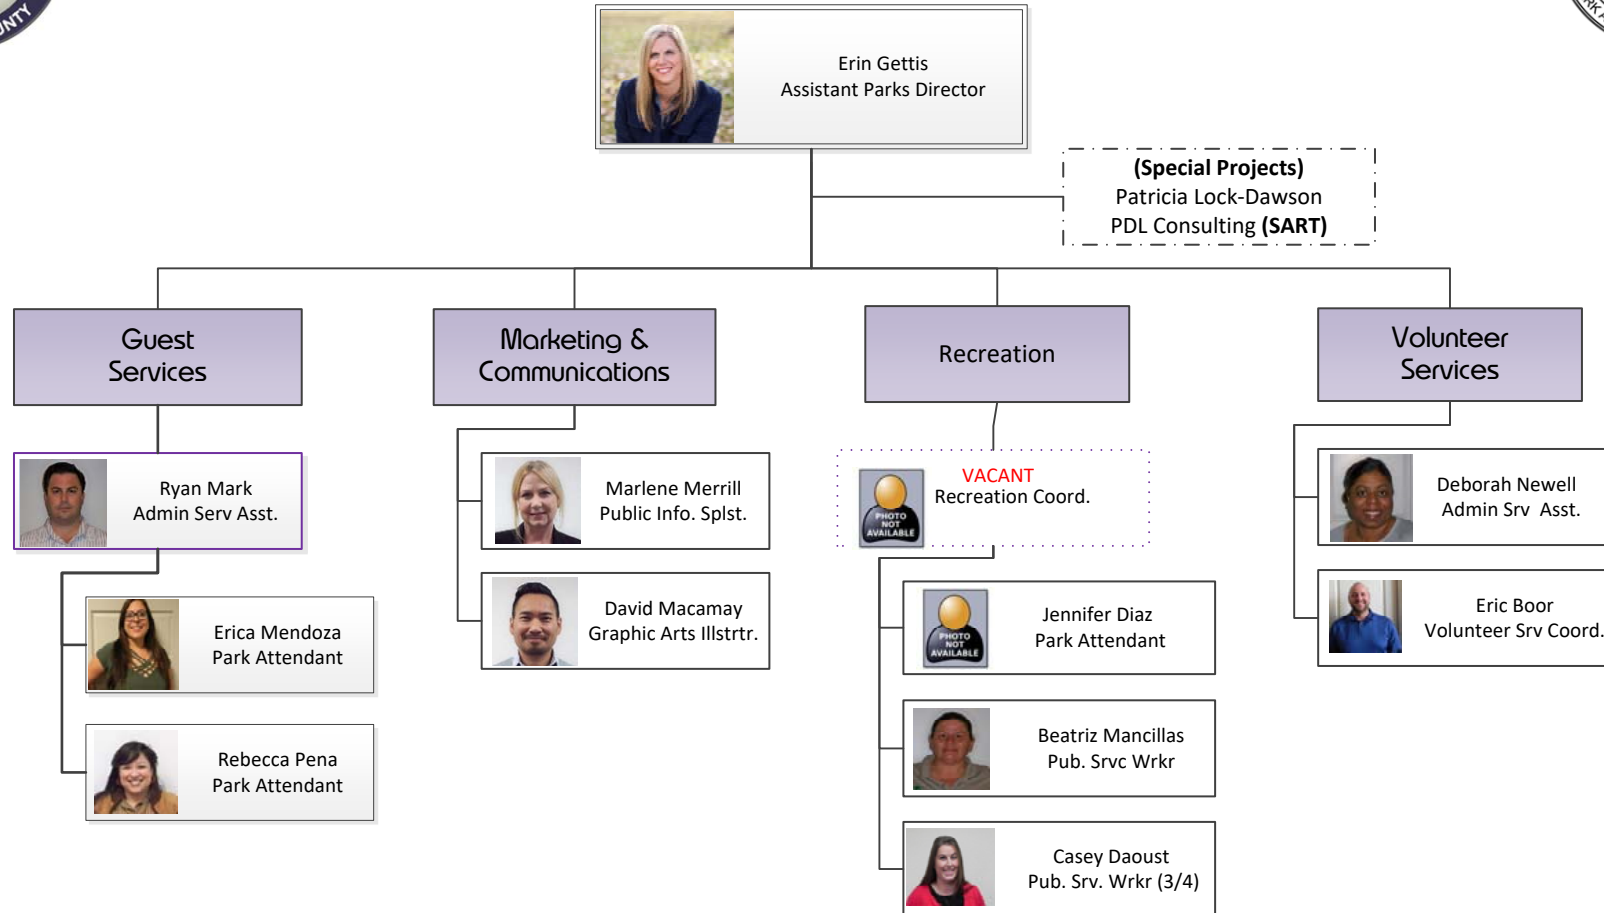

RIVERSIDE COUNTY REGIONAL PARK & OPEN-SPACE DISTRICT

Executive Staff

RIVERSIDE COUNTY REGIONAL PARK & OPEN-SPACE DISTRICT

Finance, Contracts & Grants

RIVERSIDE COUNTY REGIONAL PARK & OPEN-SPACE DISTRICT

Planning, Development & Maintenance

RIVERSIDE COUNTY REGIONAL PARK & OPEN-SPACE DISTRICT

Support Services & Recreation

RIVERSIDE COUNTY REGIONAL PARK & OPEN-SPACE DISTRICT

Natural Resources

Dustin McLain
Chief-Parks & Resources

Joe Sherrock
Natural Resources
Manager

Jonathan Reinig
Natural Resources
Manager

OPEN-SPACE

Oscar Serrato
Park Ranger
Supervisor

Mitchell Daudert
Park Ranger II

Mike Herman
Park Ranger II

Scott Thompson
Maintenance Worker

Andreas Terpoorten
Maintenance Worker

Regional Parks - East

RIVERSIDE COUNTY REGIONAL PARK & Open-Space District Regional Parks - West

RIVERSIDE COUNTY REGIONAL PARK & OPEN-SPACE DISTRICT

Interpretive & Historic Resources

KEY:

PT = Part time

Note: Nature Centers & Museums are closed Mondays and County Holidays.