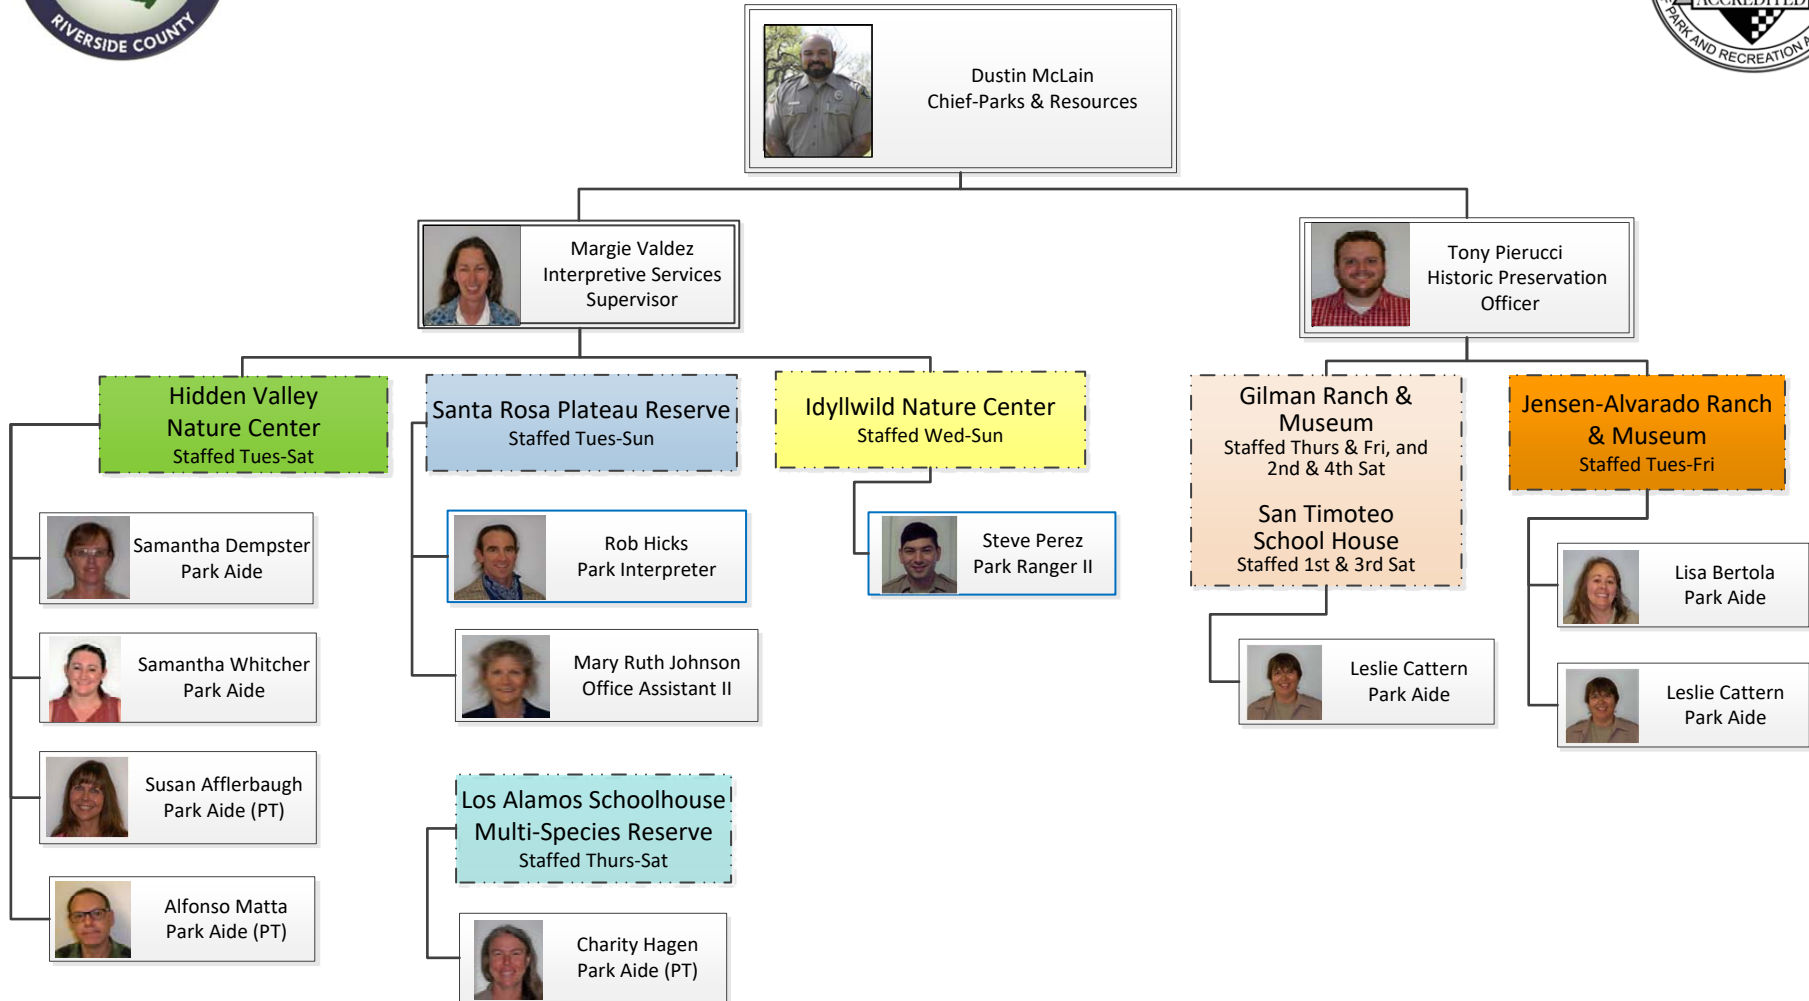

Jonathan Reinig
Natural Resources
Manager

OPEN-SPACE

Oscar Serrato
Park Ranger
Supervisor

Mitchell Daudert
Park Ranger II

Mike Herman
Park Ranger II

Scott Thompson
Maintenance Worker

Andreas Terpoorten
Maintenance Worker

Richard Chagolla
Park Ranger II

Johnny Garcia
Park Ranger II

Robert Fountain
Park Ranger II

Jeffery Burke
Maintenance Worker

Fred Salazar
Maintenance Worker

Stan Miller
Maintenance Worker

RIVERSIDE COUNTY REGIONAL PARK & OPEN-SPACE DISTRICT

Regional Parks - East

RIVERSIDE COUNTY REGIONAL PARK & Open-Space District Regional Parks - West

RIVERSIDE COUNTY REGIONAL PARK & OPEN-SPACE DISTRICT

Interpretive & Historic Resources

KEY:

PT = Part time

Note: Nature Centers & Museums are closed Mondays and County Holidays.